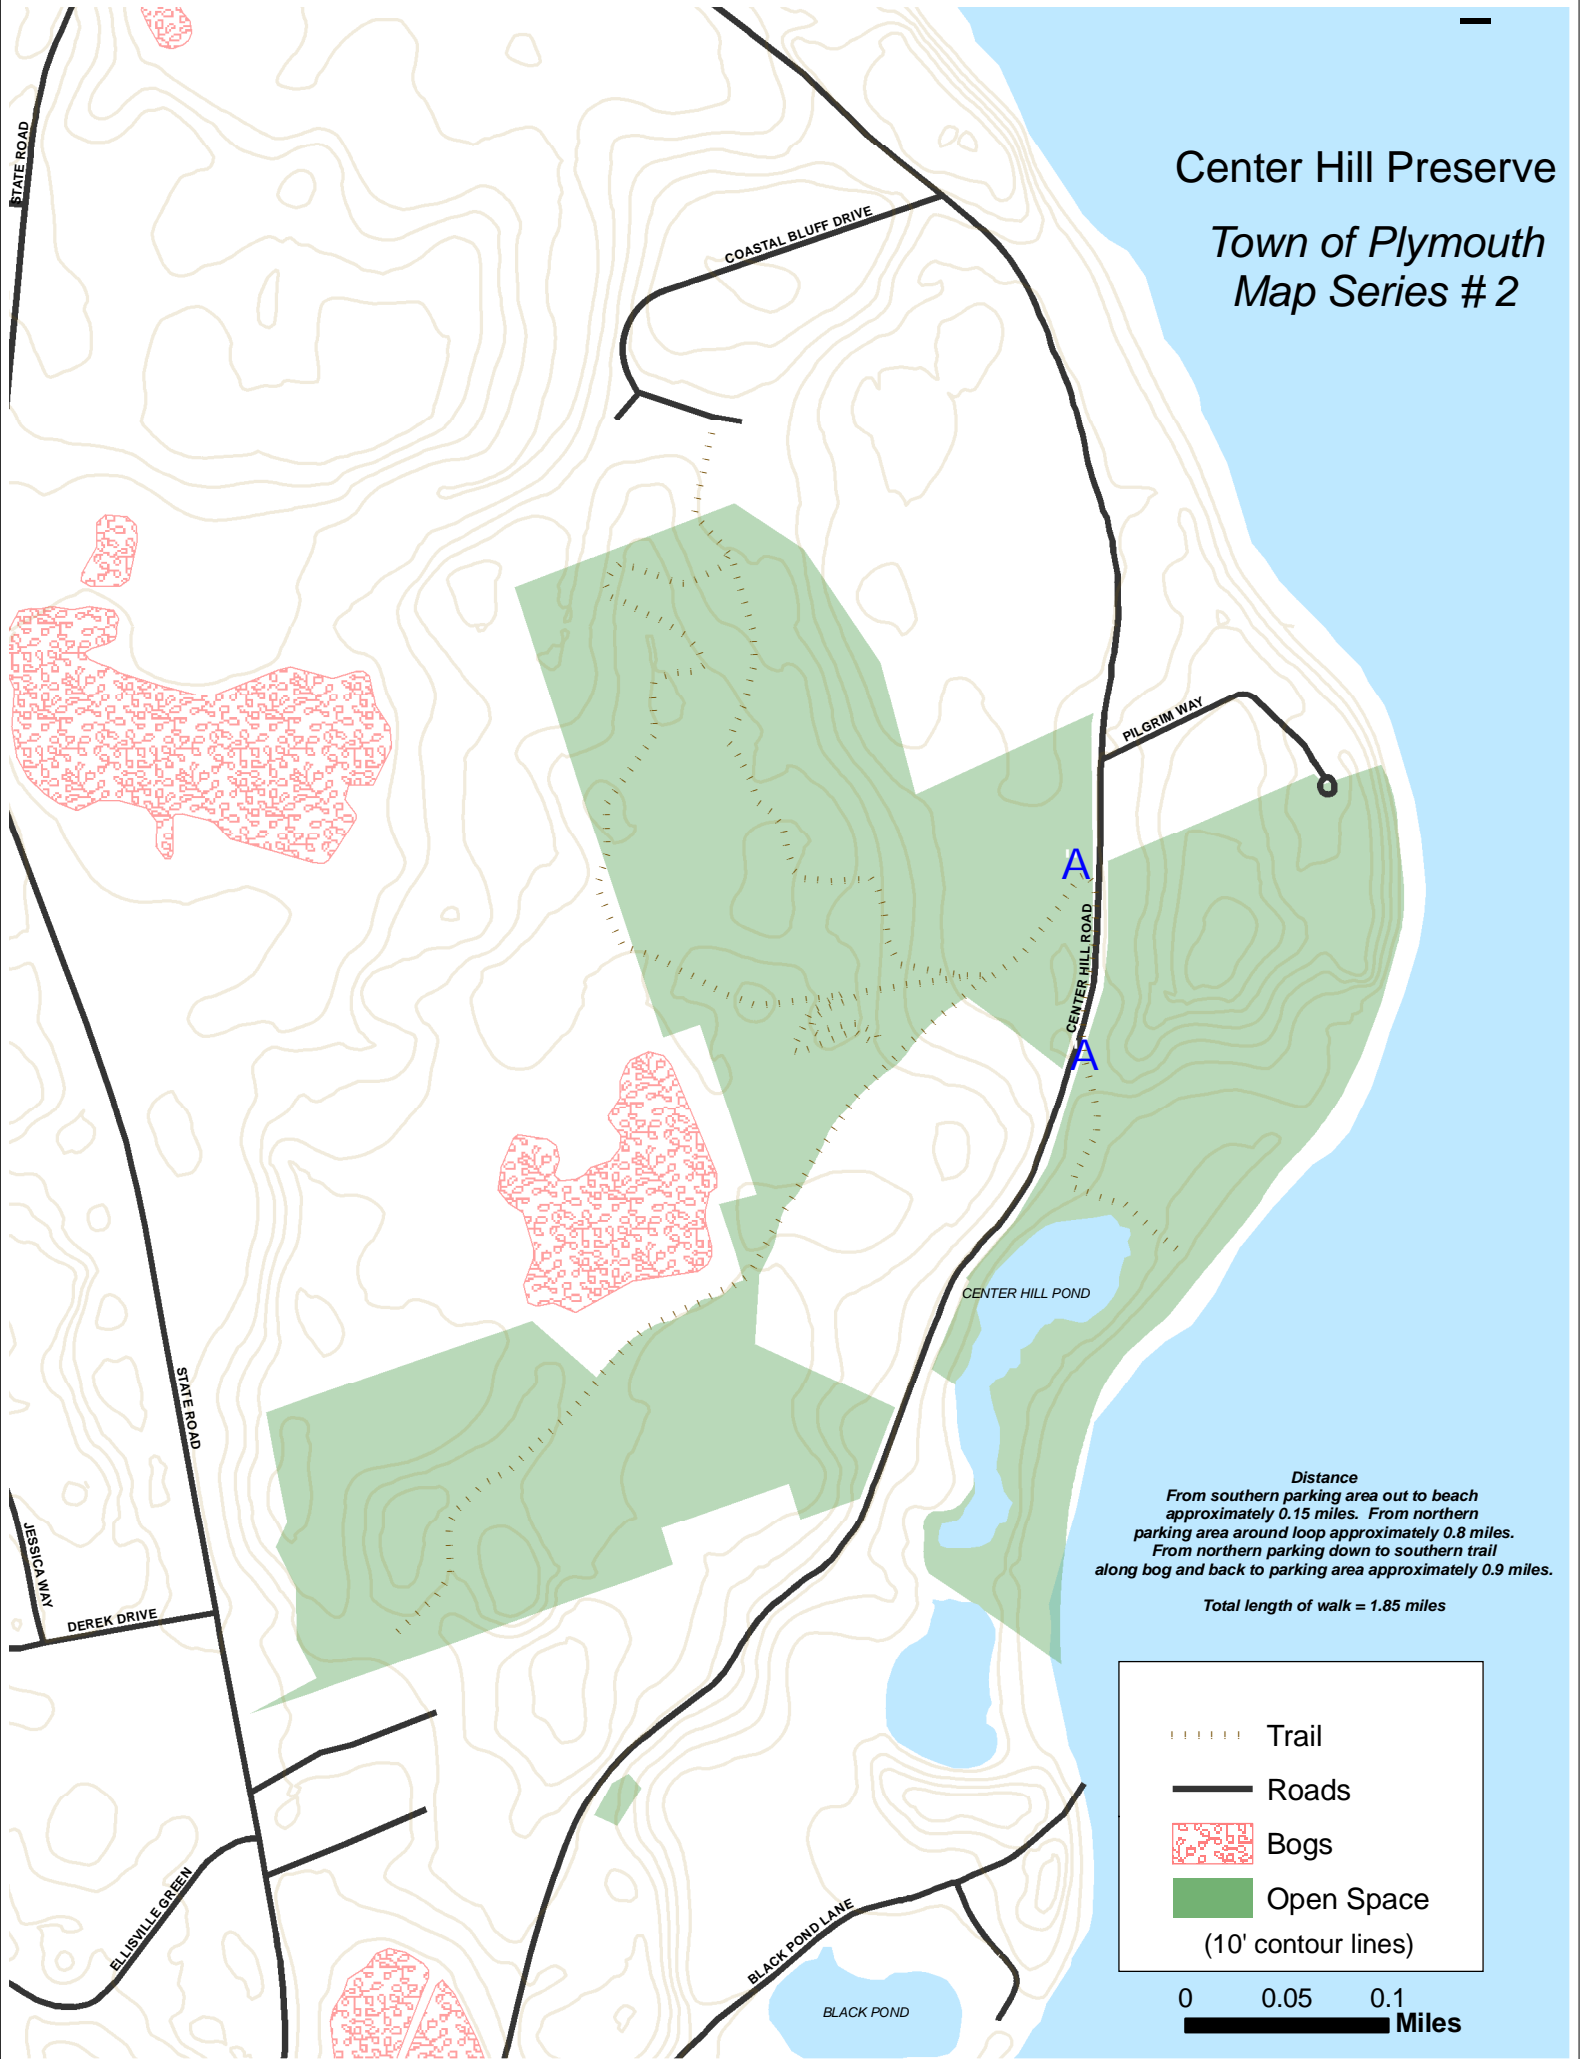

# Center Hill Preserve

### Map Series # 2

*Distance*  
 From southern parking area out to beach approximately 0.15 miles.  
 From northern parking area around loop approximately 0.8 miles.  
 From northern parking down to southern trail along bog and back to parking area approximately 0.9 miles.  
**Total length of walk = 1.85 miles**

|  |                     |
|--|---------------------|
|  | Trail               |
|  | Roads               |
|  | Bogs                |
|  | Open Space          |
|  | (10' contour lines) |