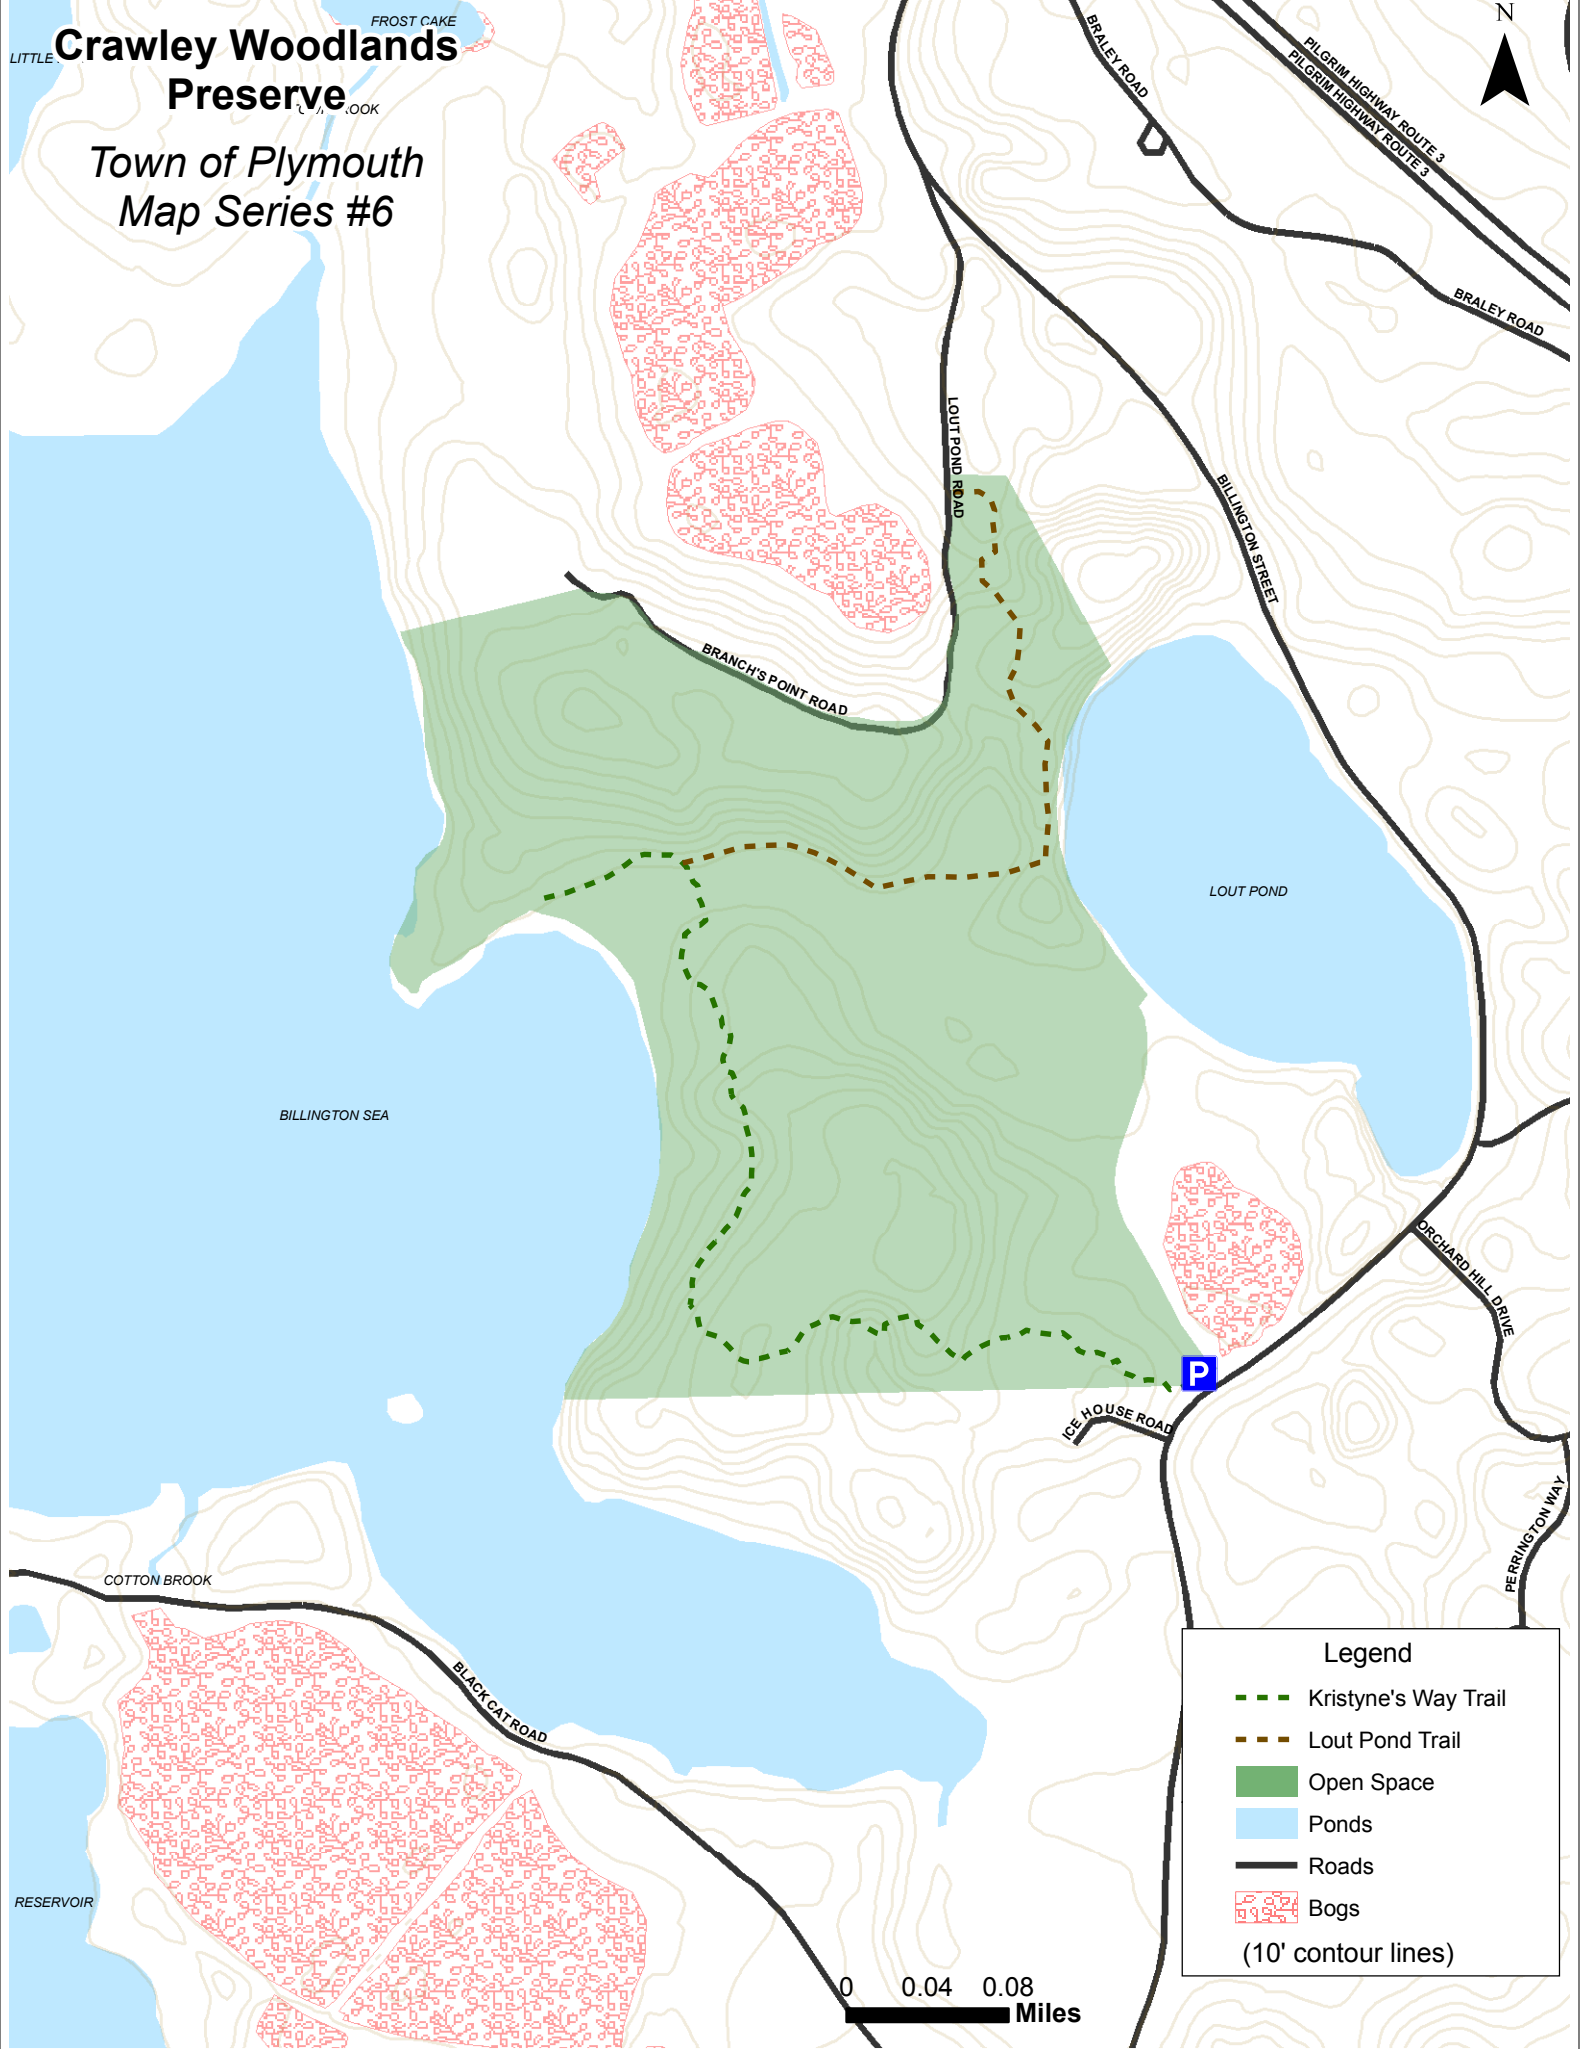

# Crawley Woodlands Preserve

Town of Plymouth  
Map Series #6

**Legend**

- Kristyne's Way Trail
- Lout Pond Trail
- Open Space
- Ponds
- Roads
- Bogs
- (10' contour lines)

0 0.04 0.08 Miles