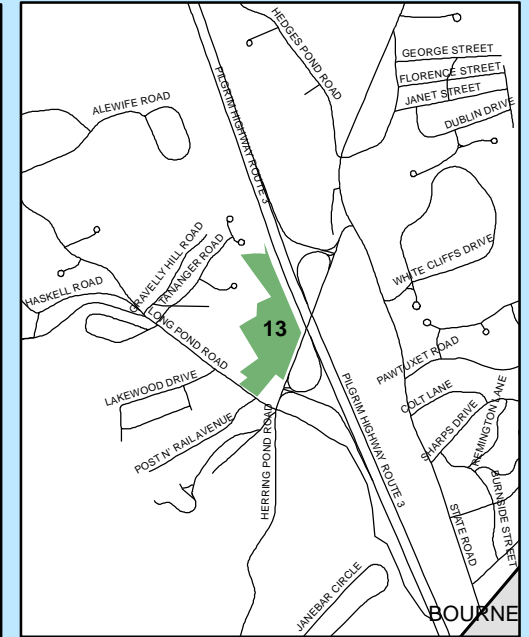

Located in South Plymouth

Parks Plymouth, Ma

1 inch equals 4,000 feet

Park ID	Park Name
1	Allerton Street Playground
2	Bartlett Hall - Manomet
3	Bates Park
4	Beaver Dam Conservation
5	Billington Street Park
6	Brewster Gardens
7	Town Forest
8	Briggs Playground
9	Brook Rd Playground
10	Burton Park
11	Cleft Rock
12	Depot Park
13	Elmer Raymond Park
14	Forges Field
15	Fresh Pond Park
16	Haskell Field
17	Hauthaway Property Russell
18	Holmes Playground
19	Huntley Playground
20	Jackson Park
21	Jenny Pond Park
22	Manomet Recreation Facilit
23	Manomet Youth Center
24	Morton Park
25	Nelson Street Playground
26	Plymouth Long Beach
27	Russell-Sawmill Conservati
28	Siever Field
29	Sirrico Playground
30	Stephens Field
31	Training Green
32	Veteran's Field Playground
33	West Plymouth Recreation F
34	White Horse Beach
35	Emerson Playground

Data Source: Parks database based on best available data. Roads data collected by NSTAR. This is a representation only, not to be used for survey purposes.