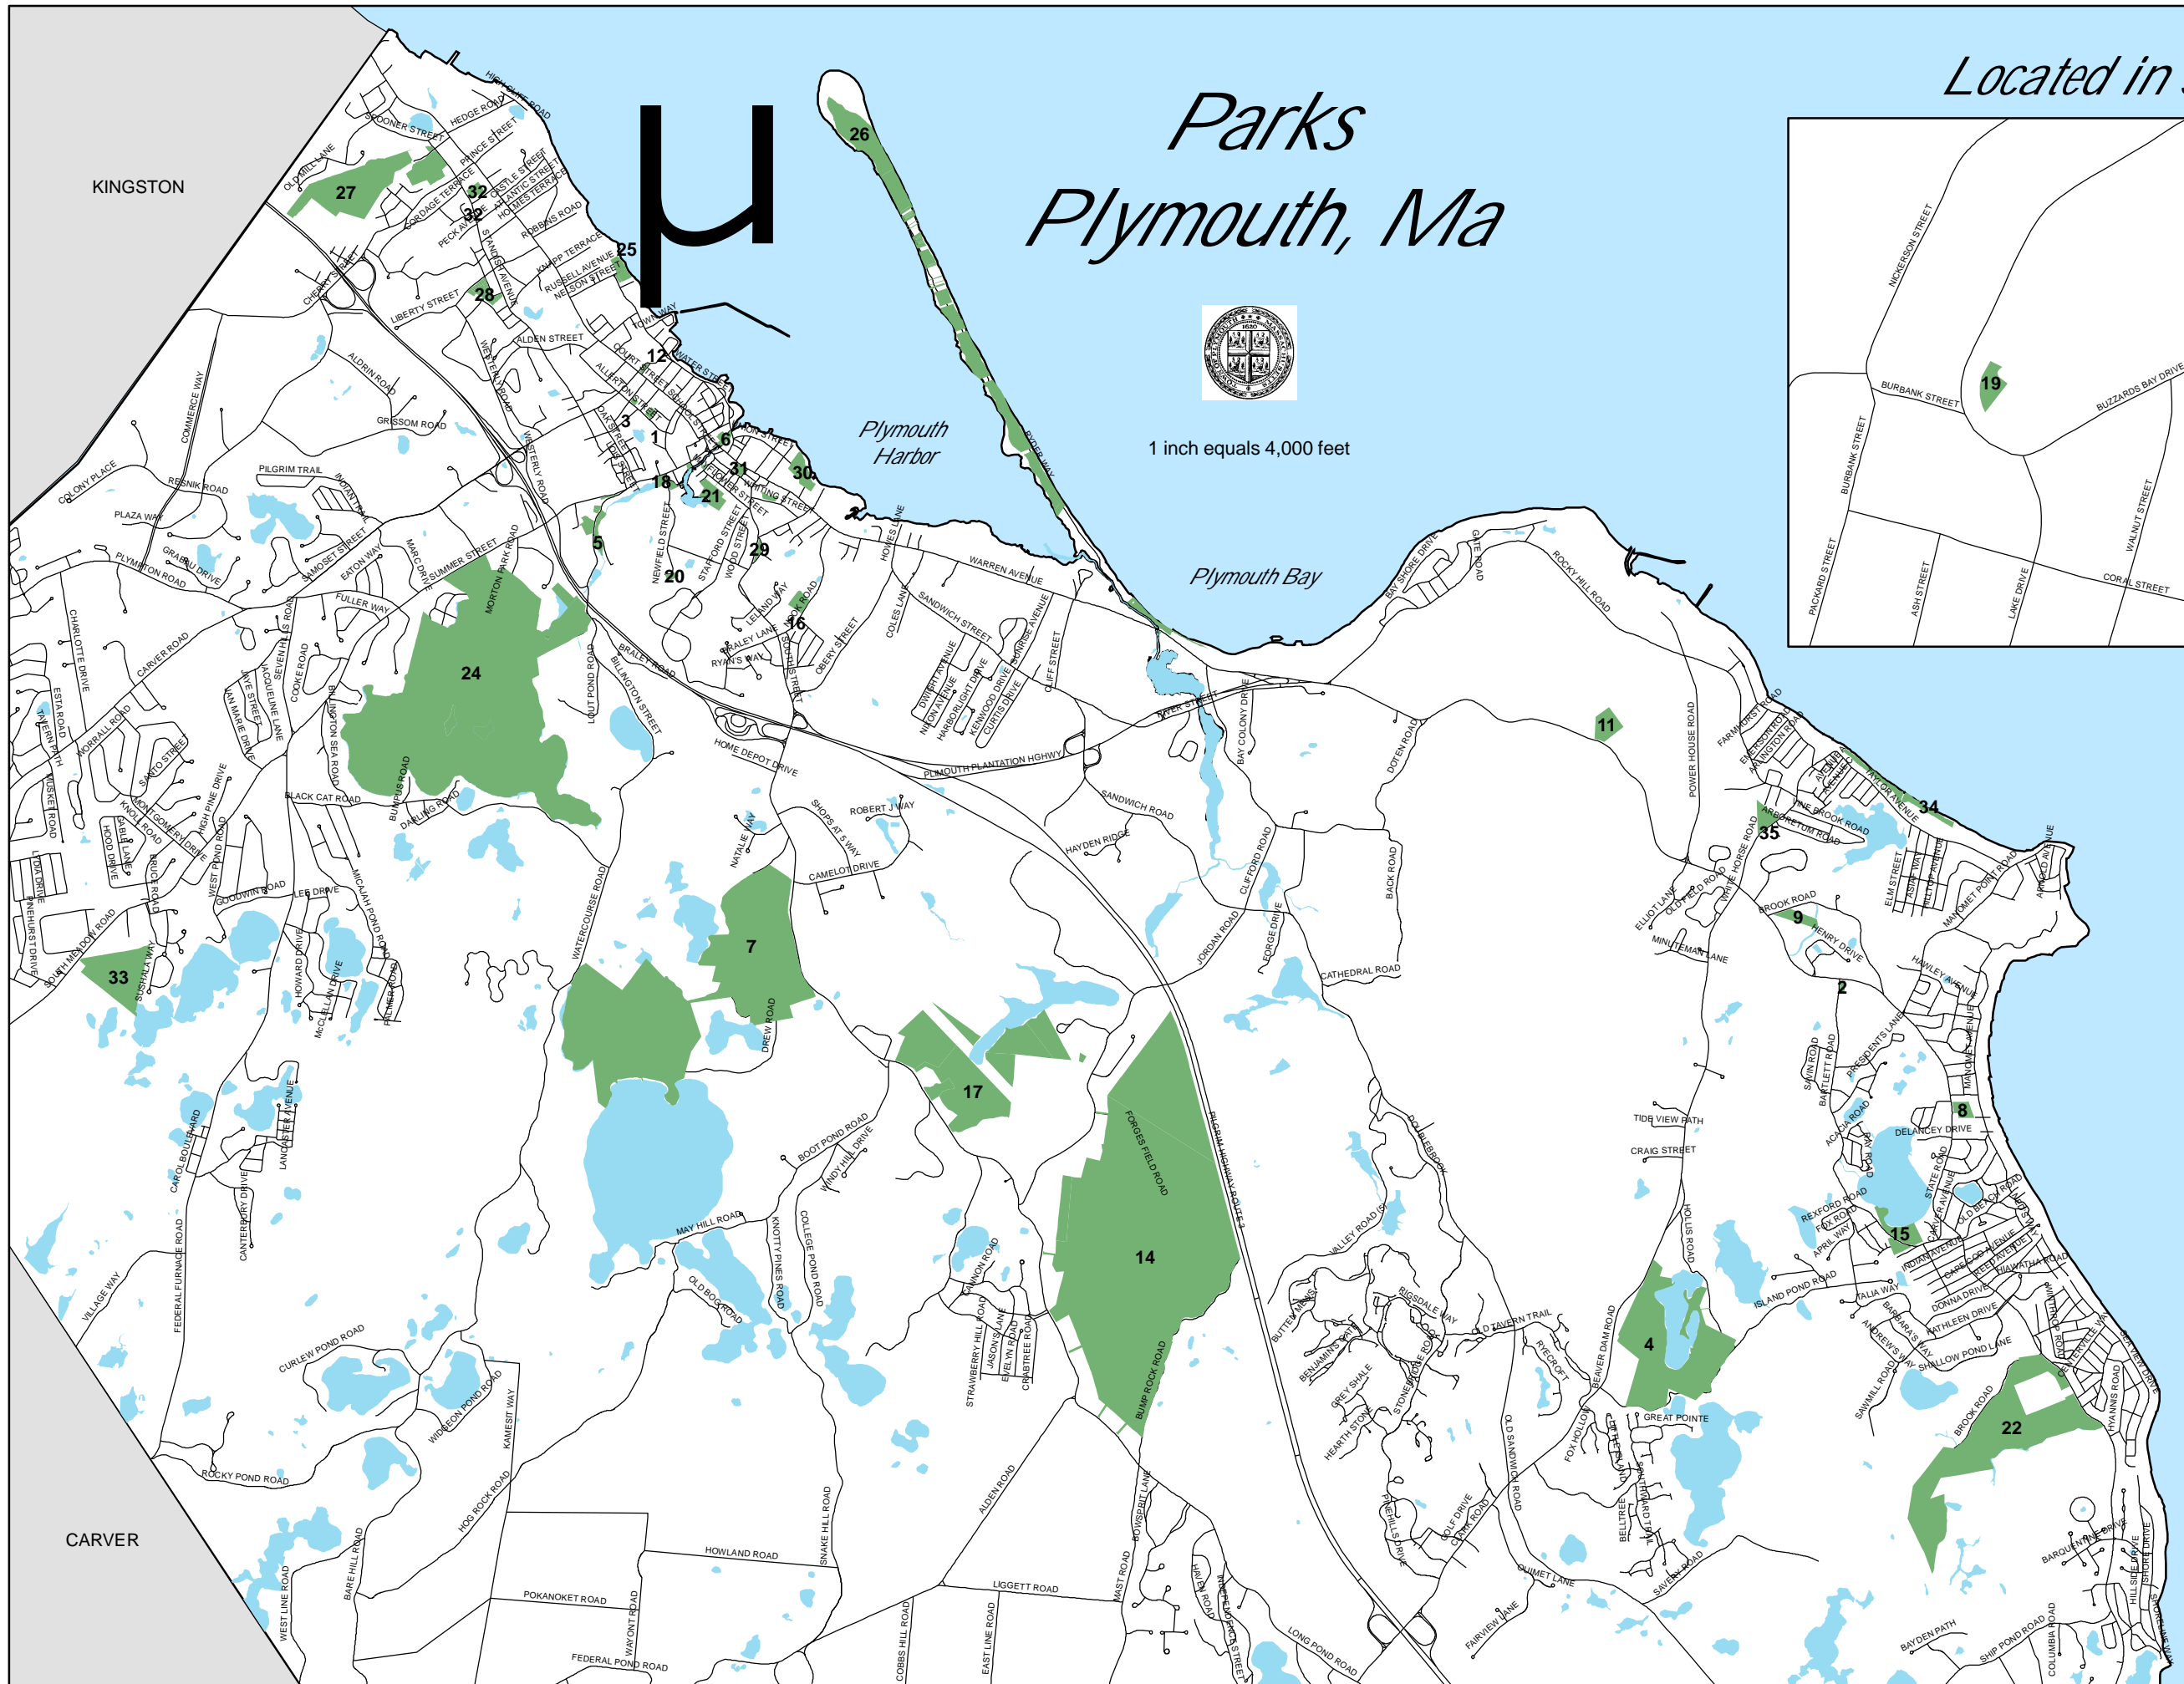

Located in South Plymouth

Parks Plymouth, Ma

1 inch equals 4,000 feet

Park ID	Park Name
1	Allerton Street Playground
2	Bartlett Hall - Manomet
3	Bates Park
4	Beaver Dam Conservation
5	Billington Street Park
6	Brewster Gardens
7	Town Forest
8	Briggs Playground
9	Brook Rd Playground
10	Burton Park
11	Cleft Rock
12	Depot Park
13	Elmer Raymond Park
14	Forges Field
15	Fresh Pond Park
16	Haskell Field
17	Hauthaway Property Russell
18	Holmes Playground
19	Huntley Playground
20	Jackson Park
21	Jenny Pond Park
22	Manomet Recreation Facilit
23	Manomet Youth Center
24	Morton Park
25	Nelson Street Playground
26	Plymouth Long Beach
27	Russell-Sawmill Conservati
28	Siever Field
29	Sirrico Playground
30	Stephens Field
31	Training Green
32	Veteran's Field Playground
33	West Plymouth Recreation F
34	White Horse Beach
35	Emerson Playground

Data Source: Parks database based on best available data. Roads data collected by NSTAR. This is a representation only, not to be used for survey purposes.